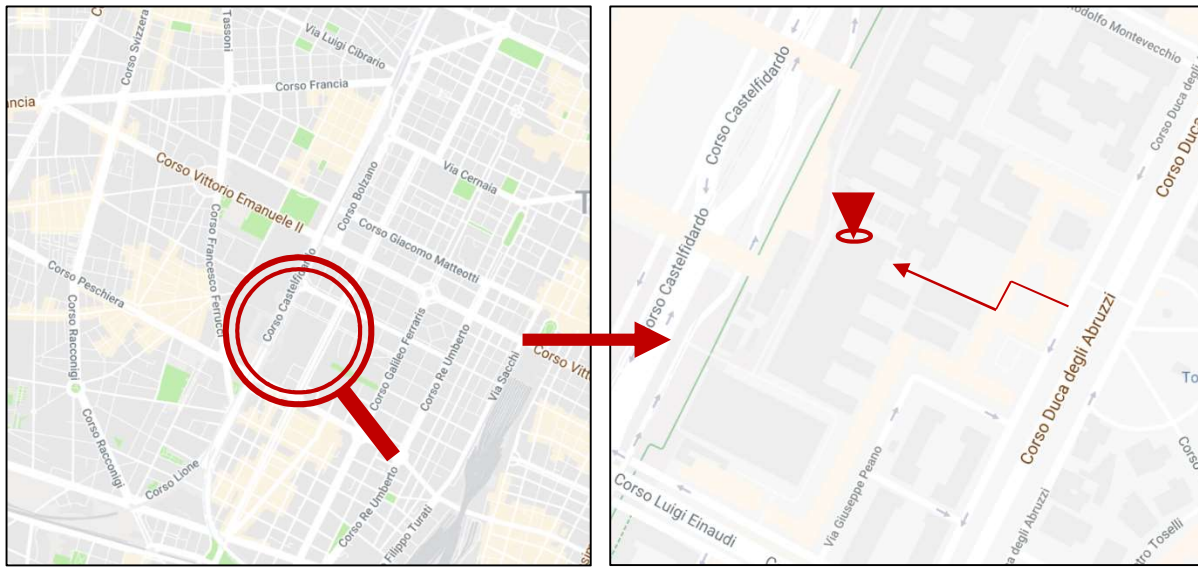

POLITECNICO DI TORINO

GENERAL INFORMATION

Address:

Corso Duca degli Abruzzi 24 – 10129, Turin (TO)

Contacts:

Tel: +39 011 090 102 Switchboard

Fax: +39 011 090 6329 Switchboard

Tel: +39 011 090 6666 Corso Duca degli Abruzzi reception

HOW TO GET HERE

❖ By car

Directions from Bologna: Take the exit toward Moncalieri/Torino centro. Merge onto A6. Continue onto Corso Triste. Take Corso Eusebio Giambone. Then turn right onto Corso Unione Sovietica. Turn left onto Corso Galileo Ferraris and continue straight until Corso Einaudi. Turn left onto Corso Einaudi and finally turn right onto Corso Duca degli Abruzzi. Politecnico is on the left side.

❖ By train

Turin has two main railway stations:

From Porta Nuova:

- On foot: Exit the station on the left (head southwest on Via Sacchi). Turn right onto Corso Stati Uniti. Turn left onto Corso Duca degli Abruzzi. Go straight till Politecnico which will be on the right.